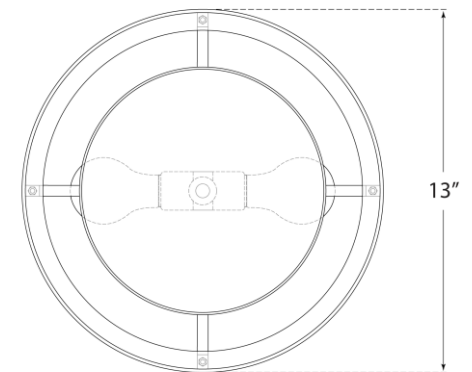

TEAR SHEET

Walker Small Flush Mount

Item # KS 4070LC-NL

Designer: kate spade new york

Height: 7.5"

Width: 13"

Canopy: 8.75" Round

Finishes: BSL, G, LC

Shade Treatments: L, L/BL, NL

Socket: 2 - E26 Keyless

Wattage: 2 - 60 A19

Weight: 4 Pounds

Bottom View