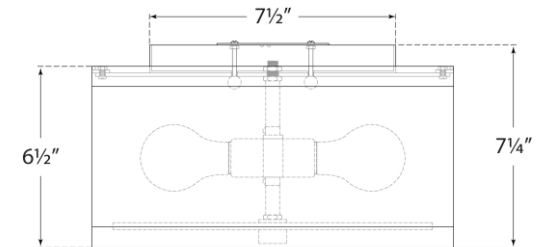

TEAR SHEET

Walker Small Flush Mount

Item # KS 4070LC-NL

Designer: kate spade new york

Height: 7.5"

Width: 13"

Canopy: 8.75" Round

Finishes: BSL, G, LC

Shade Treatments: L, L/BL, NL

Socket: 2 - E26 Keyless

Wattage: 2 - 60 A19

Weight: 4 Pounds

Bottom View