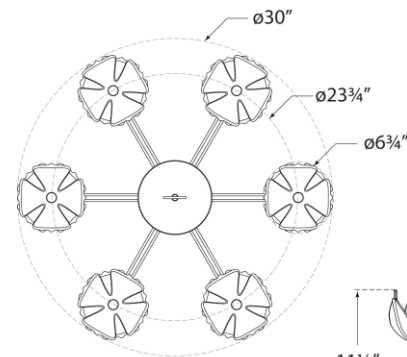

## Alberto Small Single Tier Chandelier

Item # JN 5003AGL

Designer: Julie Neill

Height: 34.5"

Width: 30"

Canopy: 5.5" Round

Finishes: AB, ABL, AGL, BSL, PW

Socket: 6 - E12 Candelabra

Wattage: 6 - 60 G16.5

Weight: 19 Pounds

Top View

Front View