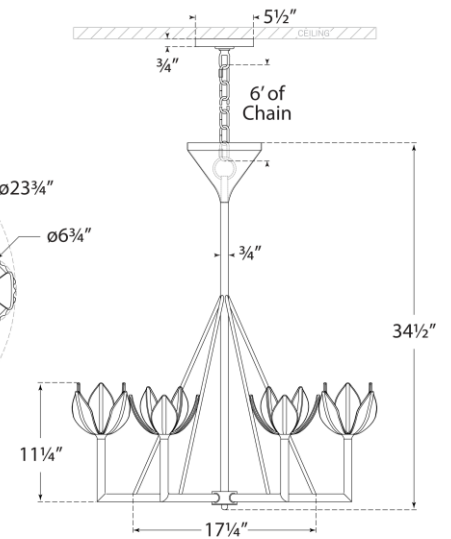

## Alberto Small Single Tier Chandelier

Item # JN 5003AGL

Designer: Julie Neill

Height: 34.5"

Width: 30"

Canopy: 5.5" Round

Finishes: AB, ABL, AGL, BSL, PW

Socket: 6 - E12 Candelabra

Wattage: 6 - 60 G16.5

Weight: 19 Pounds

Top View

Front View