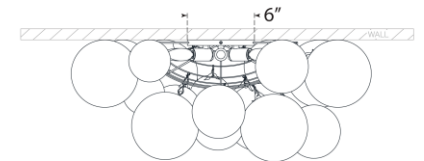

TEAR SHEET

Talia Large Sconce

Item # JN 2006G-CG

Designer: Julie Neill

Height: 17.75"

Width: 26.75"

Extension: 10.75"

Backplate: 6" Round

Finishes: BSL, G, PW

Glass Options: CG

Socket: 5 - E12 Candelabra

Wattage: 5 - 2.5 LED T6

Weight: 10 Pounds

Top View

Side View

Front View