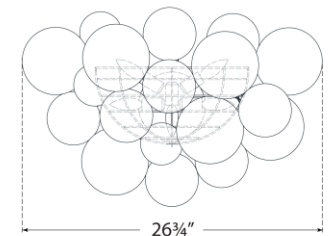

TEAR SHEET

Talia Large Sconce

Item # JN 2006G-CG

Designer: Julie Neill

Height: 17.75"

Width: 26.75"

Extension: 10.75"

Backplate: 6" Round

Finishes: BSL, G, PW

Glass Options: CG

Socket: 5 - E12 Candelabra

Wattage: 5 - 2.5 LED T6

Weight: 10 Pounds

Top View

Side View

Front View