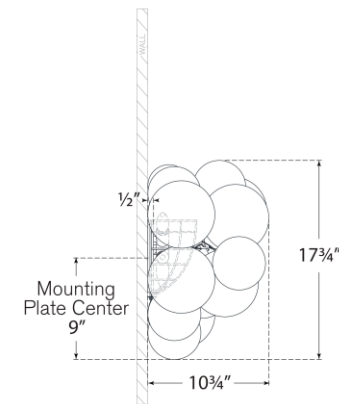

TEAR SHEET

Talia Large Sconce

Item # JN 2006G-CG

Designer: Julie Neill

Height: 17.75"

Width: 26.75"

Extension: 10.75"

Backplate: 6" Round

Finishes: BSL, G, PW

Glass Options: CG

Socket: 5 - E12 Candelabra

Wattage: 5 - 2.5 LED T6

Weight: 10 Pounds

Top View

Side View

Front View