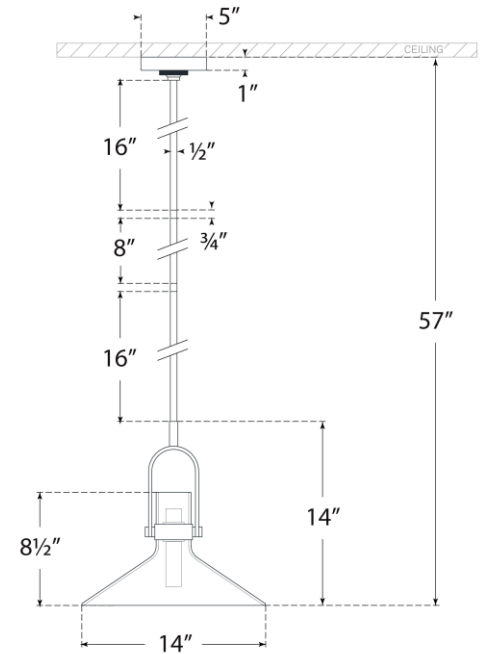

TEAR SHEET

Larkin 14" Empire Pendant

Item # IKF 5450HAB-CG

Designer: Ian K. Fowler

O/A Height: 57"

Fixture Height: 14"

Min. Custom Height: 20.75"

Width: 14"

Canopy: 5" Round

Finishes: BZ, HAB, PN

Glass Options: CG

Socket: Dedicated LED

Wattage: 9w (1000lm)

Weight: 8 Pounds

Note: UL Only | Custom Height Available

Bottom View