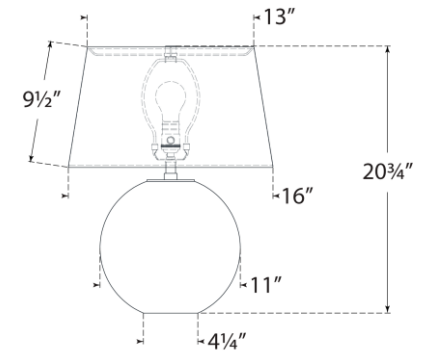

## Masie Medium Table Lamp

Item # CHA 8434SMG-L

Designer: Chapman & Myers

Height: 20.75"

Width: 16"

Base: 4.25" Round

Finishes: CG, SMG

Shade Treatments: L

Shade Details: SH13" x 16" x 9.5"

Socket: E26 Dimmer

Wattage: 15 LED A19

Weight: 13 Pounds

Note: French Wired

Front View

Top View