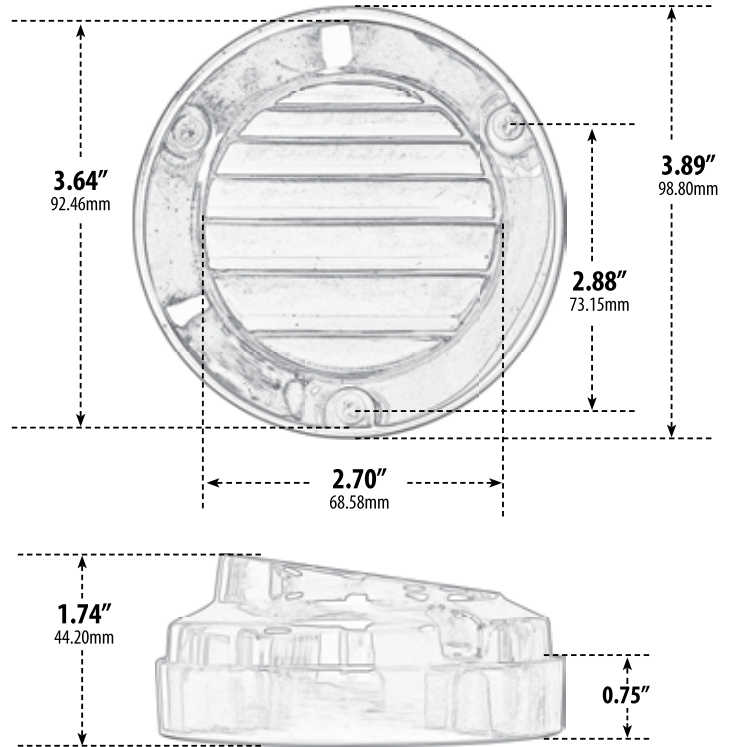

# LV610

## SURFACE MOUNT LOUVER DOWN BRICK, STEP AND WALL LIGHT

- ▶ **Material:** Brass
- ▶ **Lens:** Frosted, Heat Resistant, Tempered Glass
- ▶ **Lamp:** JC Bi-Pin Base (20W Maximum)

MODEL NUMBER	LAMP TYPE	ILLUMINANT TYPE	WATTS (W)	VOLTS (V)	LAMP(S) INCLUDED?
LV610	JC	HALOGEN	20	12	YES
LV-LED610	JC-LED	15 LEDs	1.3	12	YES

- ▶ **Available Color:** Brass, Antique Bronze
- ▶ **Connector Available:** P-CN01 (sold separately) See page 89
- ▶ **ETL Approved**

Overall Dimensions:  
3.89"H x 3.89"W x 1.74"D

Weight: 1.20 lbs  
Approximate Wire Length: 13"  
Box Dimensions: 3.88"H x 4.00"W x 2.38"D  
Lamp Included