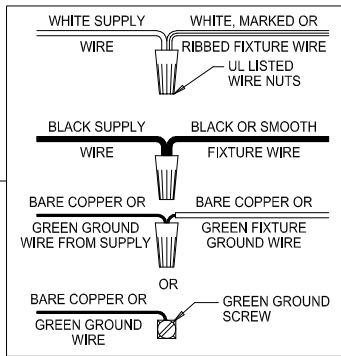

CAUTION: Read instructions carefully and turn electricity off at main circuit breaker panel before beginning installation.

710031

WARNING - If any Special Control Devices are used with this Fixture, Follow the Instructions Carefully to assure full compliance with N.E.C. requirements. If there are any questions, contact a Qualified Electrical Contractor.

CAUTION - All glass is fragile, use care when handling Glass component(s) and or Lamp(s).

CANOPY MOUNTING & WIRE CONNECTION ASSEMBLY STEPS:

1. D,E → A
2. K → D
3. B,A → C
4. F → G 
5. H,J → D

FIXTURE ASSEMBLY STEPS: